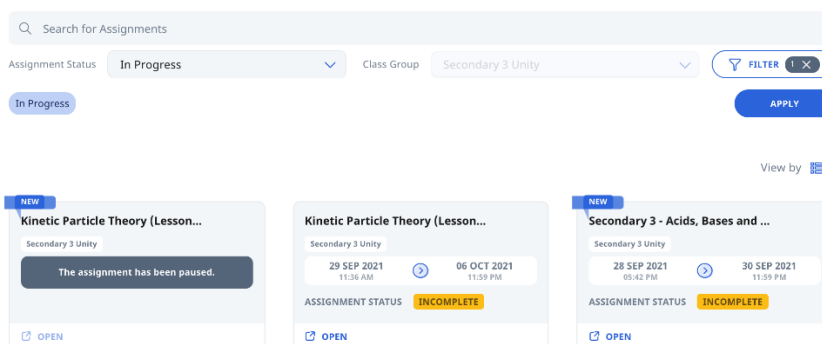

1. Open the left menu and click **Class Groups**.
2. At the Class Groups, select the specific Class Group to view the assignments assigned to it.
  - Under the **Assignment** tab, you will see Assignments assigned to the Class Group. You will be able to view all incomplete Assignments by default.

3. You can search for Assignments by entering the Assignment title in the Search Bar. To refine your search, you may apply the following filters from the dropdown list: