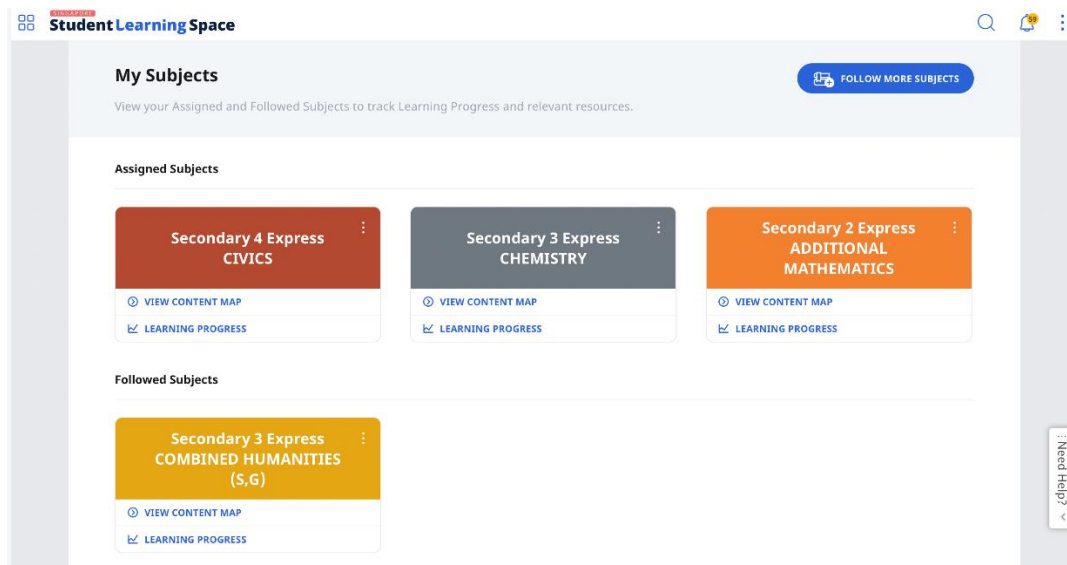

2. The page will contain your Assigned Subjects and Levels you follow.