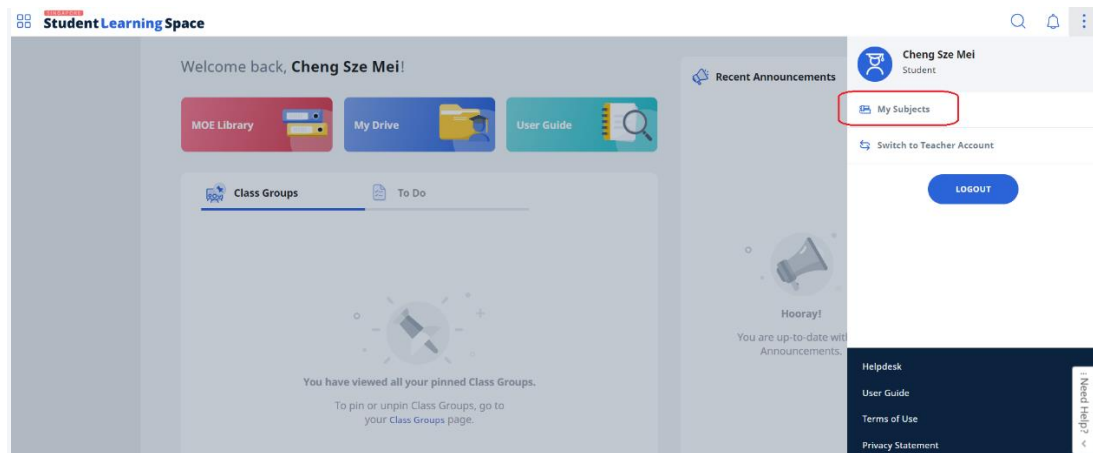

About My Subjects

My Subjects allow you to see your Assigned and Followed Subjects to track [Learning Progress](#) and relevant resources. Students will be able to search related resources (e.g. Lessons, Courses) easily.

Accessing My Subjects

1. Open the right menu and click **My Subjects**.